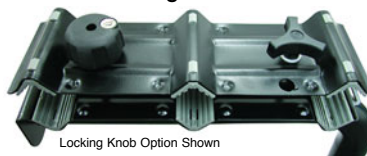

The **XP range** is available in 3 and 4 bike models with individually adjustable rotating cradles.

These cradles:

- Rotate to allow your bikes to be carried with the wheels level to the ground and provide greater ground clearance.
- The last cradle comes standard with a locking knob for added security.
- Are deeper and wider to accommodate up to a 2" frame tube.
- Have a soft kraton vinyl cushioning which is grooved for cables and provides a safe, scratch free ride for you bike.

XP Range

Standard Range

Locking Knob Option Shown

The **Standard range** is available in 3 bike models. They also have the unique soft kraton cushioning which is grooved for cables and provides a safe, scratch free ride for you bike.

Generous spacing between the large "V" cradles allows for easy loading and ample distance separating the bikes during transportation.

Like the XP range, these bike carriers have the option of lockable knobs.

The XP and Standard Range, with their rugged all steel construction coupled with their locking feature provides one of the strongest most robust products in the market today. Both ranges are available in standard towball or 2" hitch style mounting applications.