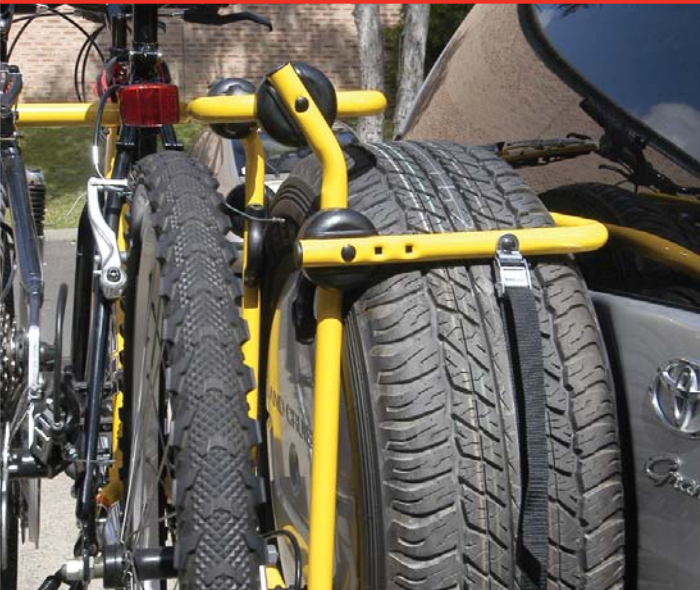

Rhino Spare Wheel Bike Carrier

Looking for that extra bit of bike carrying capacity and have a spare wheel mounted to the back of your vehicle?

The Rhino Spare Wheel Bike Carrier is a handy addition for transporting those extra bikes for that weekend away.

Offering easy fitment the Rhino Spare Wheel Bike Carrier is made of ultra-light material and comes with our 3 year warranty.

With a carrying capacity of two bikes makes this the perfect accessory for your bike carrying needs.

Part# RSWBC

Note: Not recommended for off road use.