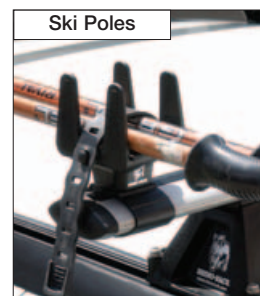

Optional accessories include height spacer blocks to lift the carrier an extra 35mm away from the vehicle roof when carrying skis or snowboards with high bindings.

The design of the Rhino ski carrier / snowboard carrier gives you the ability to add other accessories or sporting equipment on your roof racks at the same time.

542/544/546
Fits European Bars.

S542/S544/S546
Fits Rhino Sportz, Rhino Aero, Thule Aero & Rola Rail Bar.

R542/R544/R546
Fits Rhino Heavy Duty, Rola Sports & New Rola Commercial.

Key Features

- ✓ **Carrying Capacity:**
Carries from 2 - 6 pair of skis or 2 - 4 snowboards depending on the carrier.
- ✓ **Locking:**
All carriers come complete with key locking for extra security.
- ✓ **Stainless Steel Hardware:**
For long life.
- ✓ **Easy Opening / Closing:**
With our new magnetic latching mechanism it's easy to open and close the carrier - even with your gloves on.
- ✓ **Soft Rubber Moulding:**
Protect your precious ski equipment & fishing rods during transport.
- ✓ **Lifetime Warranty:**
Applies to this product as per our details found on www.rhinorack.com

Accessory:
S550 - Rhino Wrap around riser. Lifts the carrier 35mm.

Ski Poles

RMPH

Rhino Multi Purpose Holder Suitable for ski poles or one pair of ski's.

Ski's

Lifetime Warranty
* Conditions Apply

542 Series