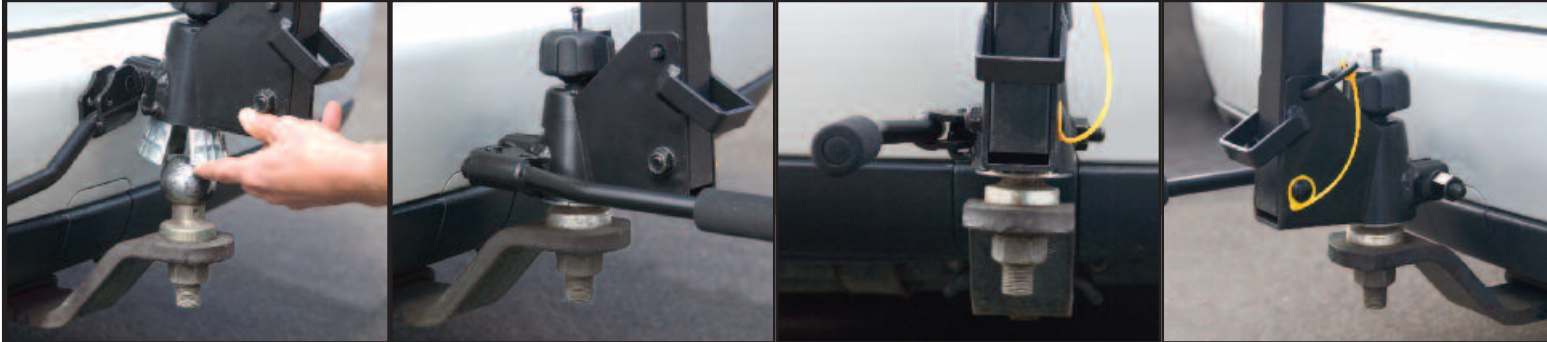

For more information contact your nearest authorised reseller.