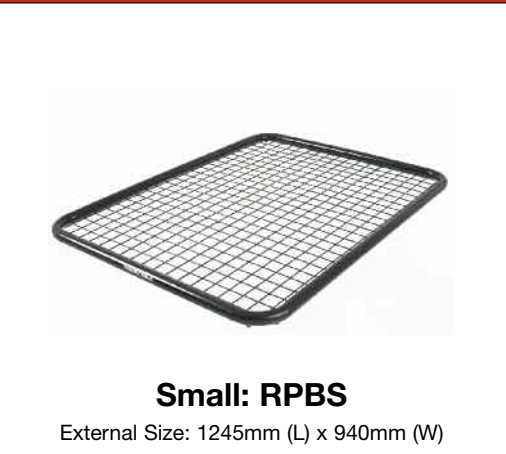

RPBL Large Rhino Platform Tray

Designed to transport luggage, equipment, camping gear and luggage bags the Platform Basket provides an ideal solution for transporting excess gear and freeing up much needed cabin space. Constructed from steel mesh, the platform basket is zinc plated with a black powder coated finish so it won't corrode. The platform basket is able to fit a variety of different cross bars when used with the correct fitting kit. Whether you're getting a way for the weekend or planning a holiday, this platform basket is the perfect solution to carry all your luggage and leisure accessories.

Contact our friendly sales and customer service team if you require more information on our latest products.

Part #	Description
RPBH	Platform Basket Half
RPBS	Platform Basket Small
RPBM	Platform Basket Medium
RPBL	Platform Basket Large

Please note: Platform baskets must not exceed the width of the cross bars.

Fitting kit price not included
 All prices include GST.
 Prices do not include freight.

Half Size: RPBH

External Size: 1500mm (L) x 650mm (W)

Small: RPBS

External Size: 1245mm (L) x 940mm (W)

Medium: RPBM

External Size: 1340mm (L) x 1100mm (W)

Large: RPBL

External Size: 1590mm (L) x 1205mm (W)

Attaches Via U-Bolts or BP4 for H/D Crossbars

RPBH Half Rhino Platform Tray