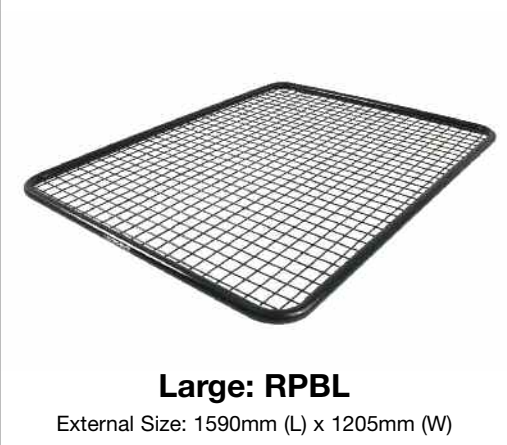

Contact our friendly sales and customer service team if you require more information on our latest products.

Part #	Description
RPBH	Platform Basket Half
RPBS	Platform Basket Small
RPBM	Platform Basket Medium
RPBL	Platform Basket Large

Please note: Platform baskets must not exceed the width of the cross bars.

Fitting kit price not included
 All prices include GST.
 Prices do not include freight.

Half Size: RPBH

External Size: 1500mm (L) x 650mm (W)

Small: RPBS

External Size: 1245mm (L) x 940mm (W)

Medium: RPBM

External Size: 1340mm (L) x 1100mm (W)

Large: RPBL

External Size: 1590mm (L) x 1205mm (W)

Attaches Via U-Bolts or BP4 for H/D Crossbars

RPBH Half Rhino Platform Tray